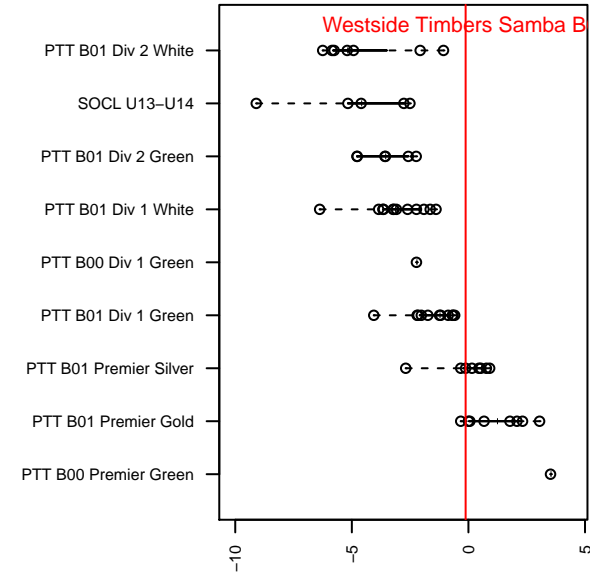

# Westside Timbers Samba B01

Westside Timbers  
 Beaverton, OR  
 B01 total strength=1238  
 attack=4.49 defense=4.63  
 fall league = PTT B01 Premier Silver  
 spr league = Spr OYS B01 Premier White

alt names used:  
 WT B01 Samba  
 WT B01 Samba  
 WESTSIDE TIMBERSB01 SAMBA  
 Westside Timbers B01 Samba  
 Westside Timbers 01 Samba (OR)  
 Westside Timbers B01 Samba

Venues played:  
 2015 Region IV Pres Cup U13  
 2015 PCU Summer Classic U14 Black  
 2015 Beaverton Cup BU14 Silver  
 2015 Mt Hood Challenge U14  
 2015 PTT B01 Premier Silver  
 2015 Spr OYS B01 Premier White

**Westside Timbers Samba B01**  
 Dots are actual minus expected GF (blue circles) and GA (red triangles).  
 Blue line is smoothed change in attack strength. Red is smoothed change in defense strength.

**attack and defense variance (black dot)  
relative to other teams  
and top 10 in region**

**attack and defense rating  
relative to others at age  
and all opponents in last 13 months**

**Performance relative to 13 month average**