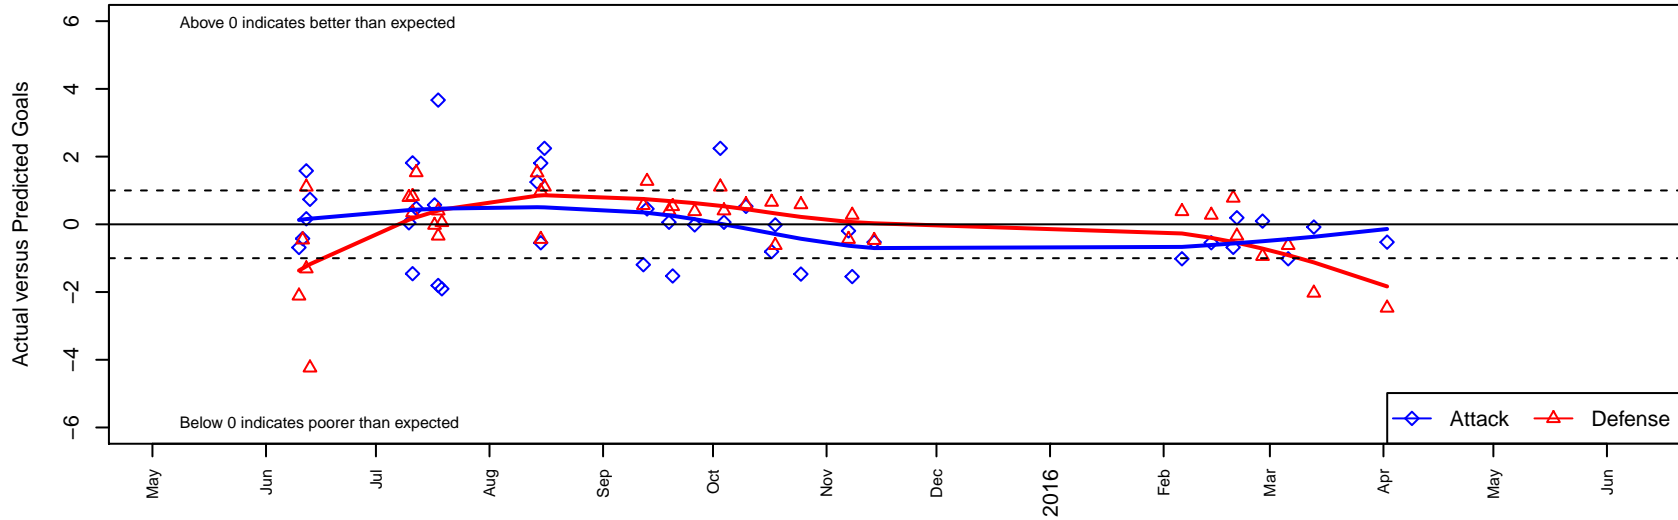

# Westside Timbers Samba B01

Westside Timbers  
 Beaverton, OR  
 B01 total strength=1238  
 attack=4.49 defense=4.63  
 fall league = PTT B01 Premier Silver  
 spr league = Spr OYS B01 Premier White

alt names used:  
 WT B01 Samba  
 WT B01 Samba  
 WESTSIDE TIMBERSB01 SAMBA  
 Westside Timbers B01 Samba  
 Westside Timbers 01 Samba (OR)  
 Westside Timbers B01 Samba

Venues played:  
 2015 Region IV Pres Cup U13  
 2015 PCU Summer Classic U14 Black  
 2015 Beaverton Cup BU14 Silver  
 2015 Mt Hood Challenge U14  
 2015 PTT B01 Premier Silver  
 2015 Spr OYS B01 Premier White

**Westside Timbers Samba B01**  
 Dots are actual minus expected GF (blue circles) and GA (red triangles).  
 Blue line is smoothed change in attack strength. Red is smoothed change in defense strength.

**attack and defense variance (black dot)  
relative to other teams  
and top 10 in region**

**attack and defense rating  
relative to others at age  
and all opponents in last 13 months**

**Performance relative to 13 month average**